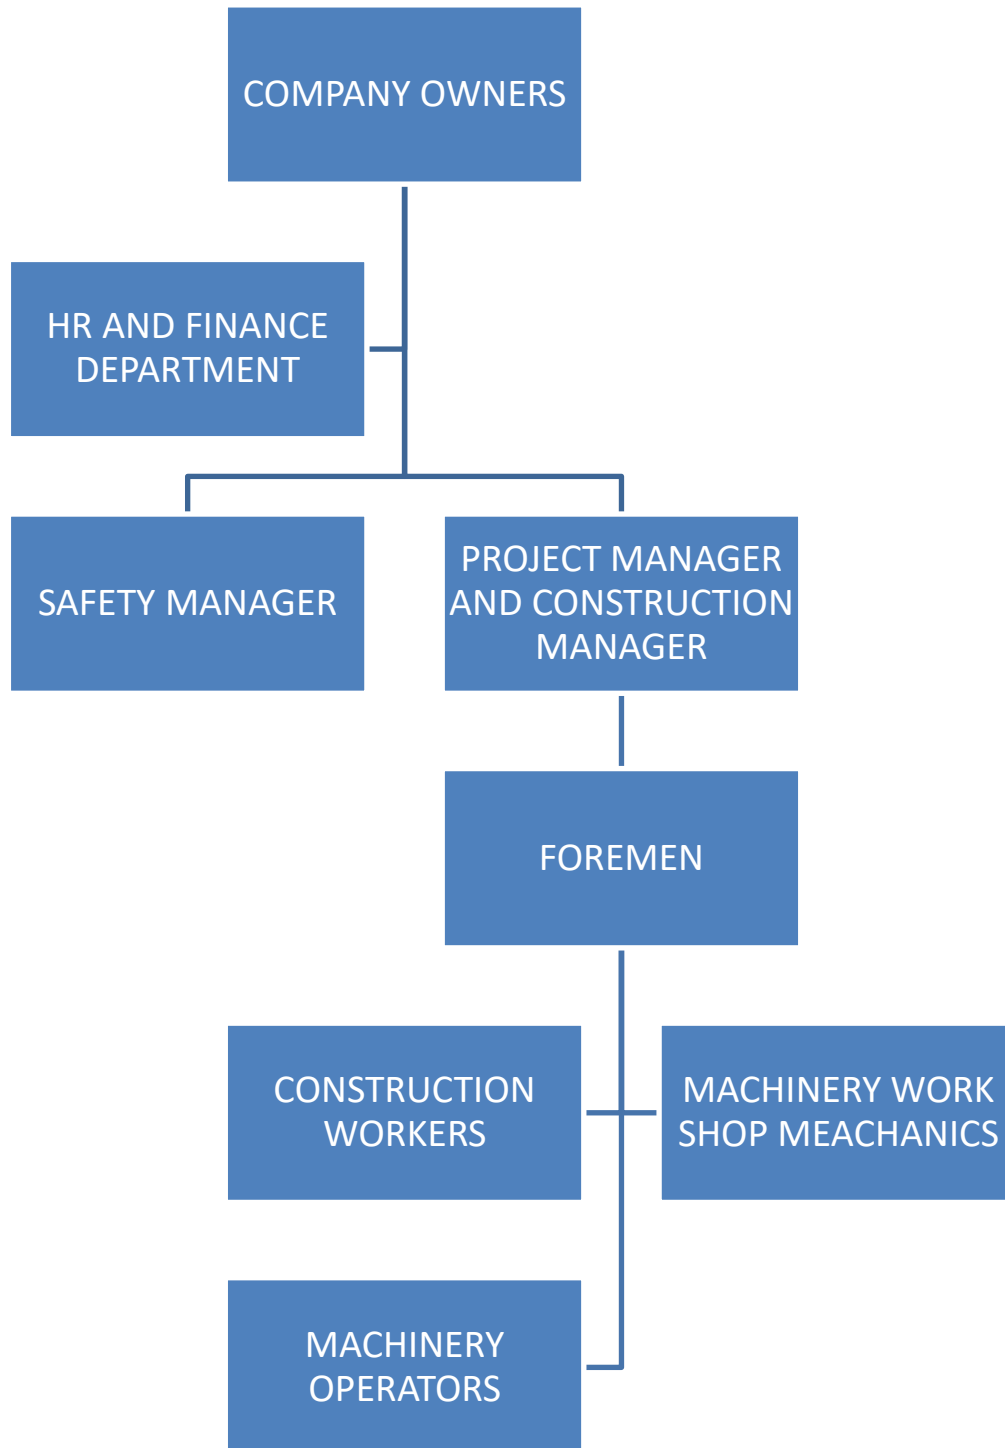

Our construction management team will lead, coordinate, engage, and measure the progress of the crews daily. Our number one task is to ensure that a quality job is completed - on time and within budget.

**SKILLED ON-SITE SUPPORT**

**ON-SITE SPARES AVAILABILITY**

**REAL-TIME EQUIPMENT MONITORING**

**OPERATOR SUPERVISION**

**IMMEDIATE RESPONSE**

**STREAMLINED LOGISTICS**

## ORGANIZATION CHART: